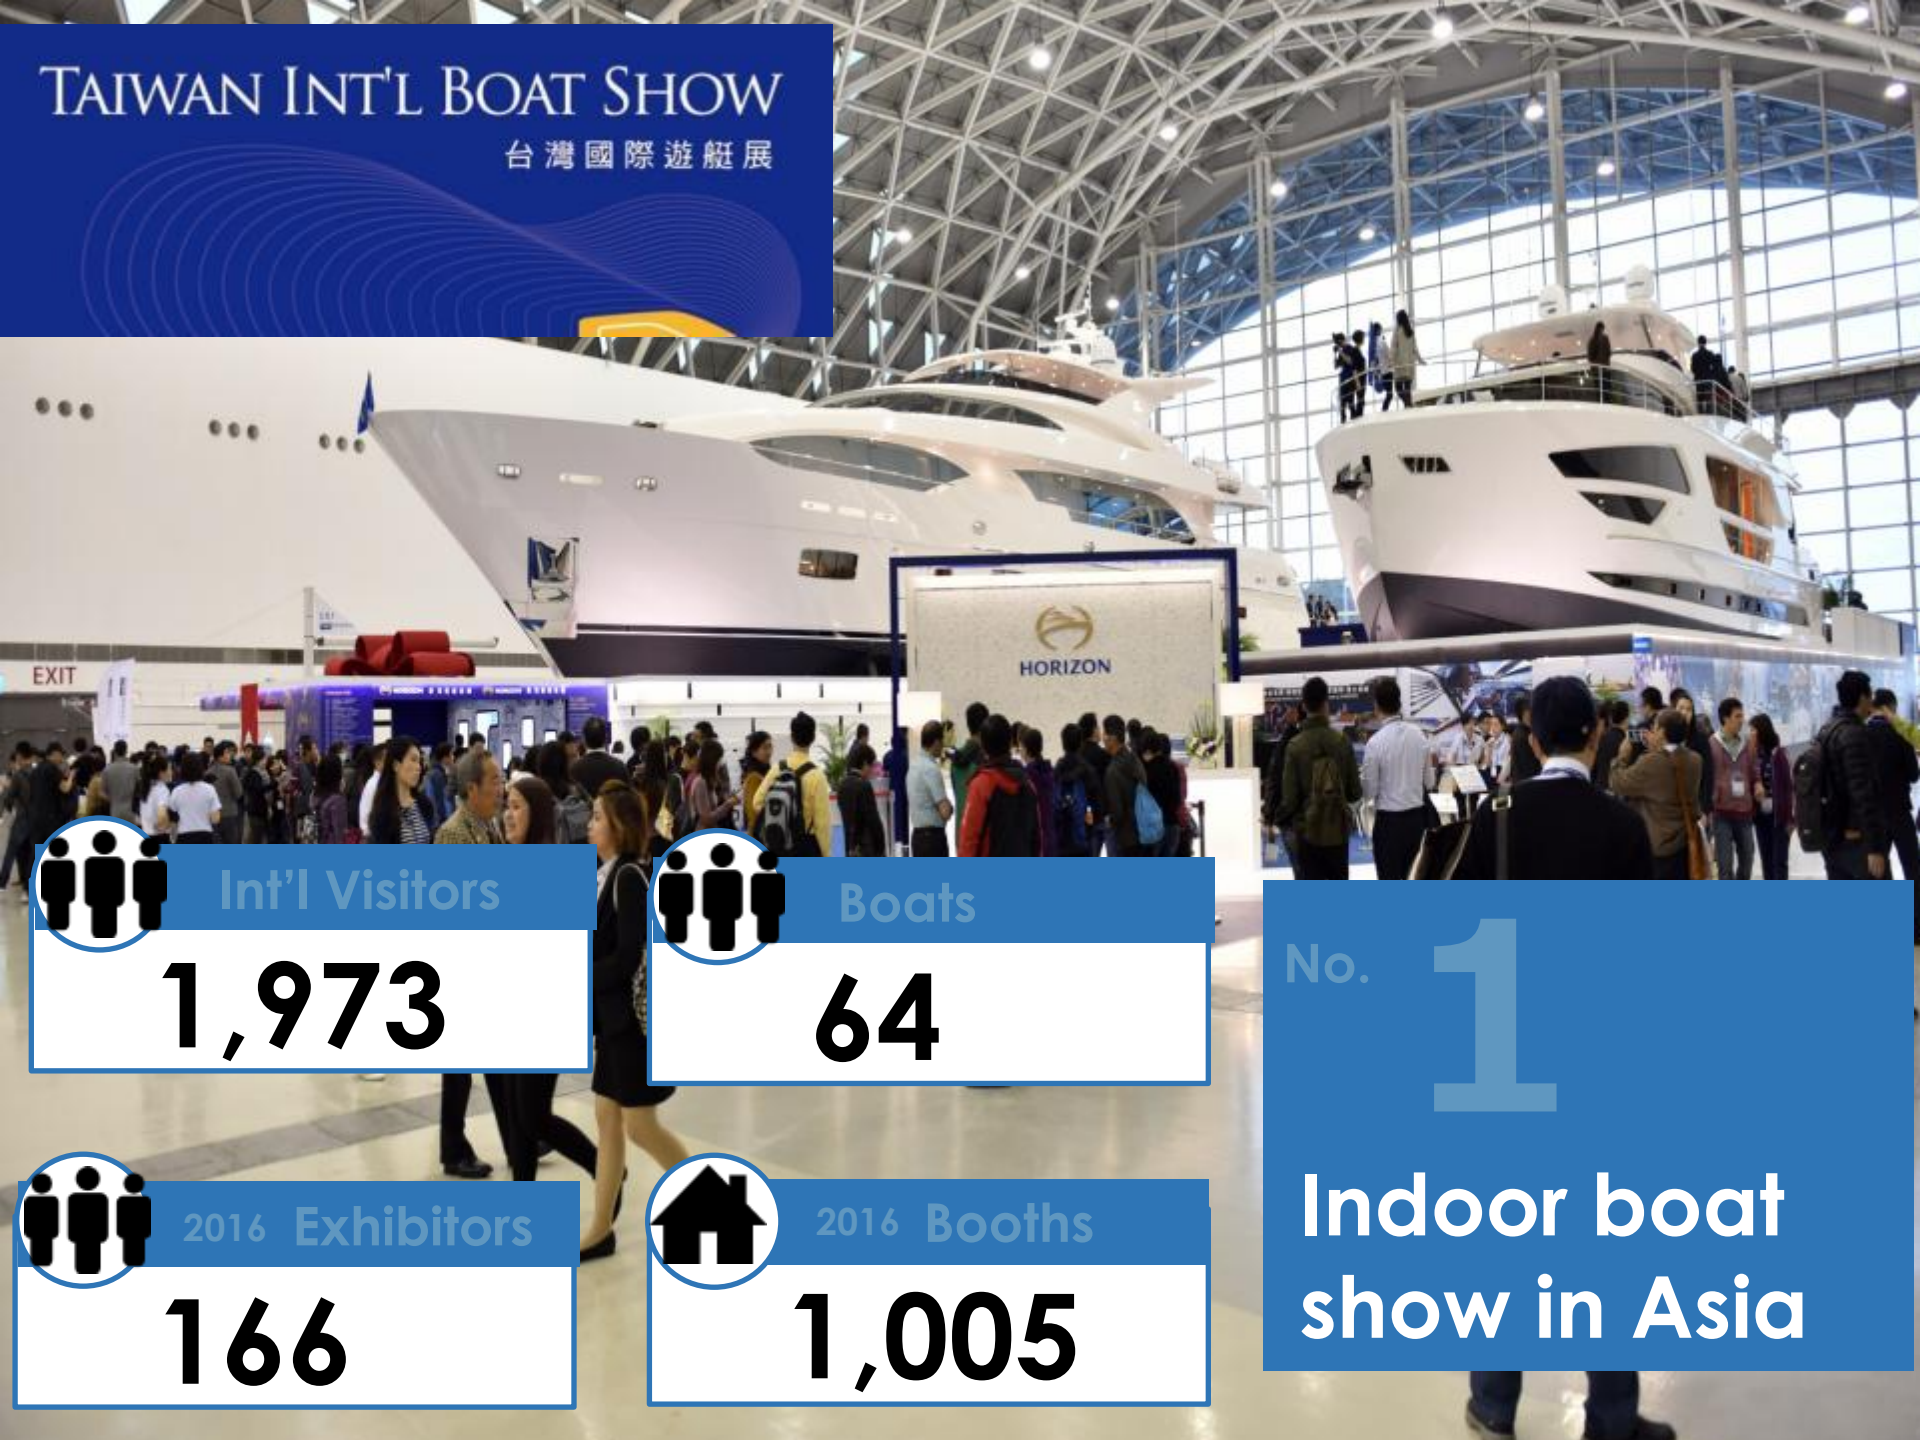

1,025

 **2015 Booths**

5,411

Taipei International Machine Tool Show 

2017
March 7-12

TAIWAN INT'L BOAT SHOW

台灣國際遊艇展

Int'l Visitors

1,973

Boats

64

No.

1

Indoor boat
show in Asia

2016 Exhibitors

166

2016 Booths

1,005

Taipei International Comics & Animation Festival

Visitors

335,000

Business Oppor

400 million

Taipei International Travel Fair

 **Visitors**
348,000

 **Business Oppo**
500 million

Exhibition Centers in Taiwan

Taipei World Trade Center(TWTC) Exhibition Hall
Taipei International Convention Center (TICC)
Taipei Nangang Exhibition Center Hall1