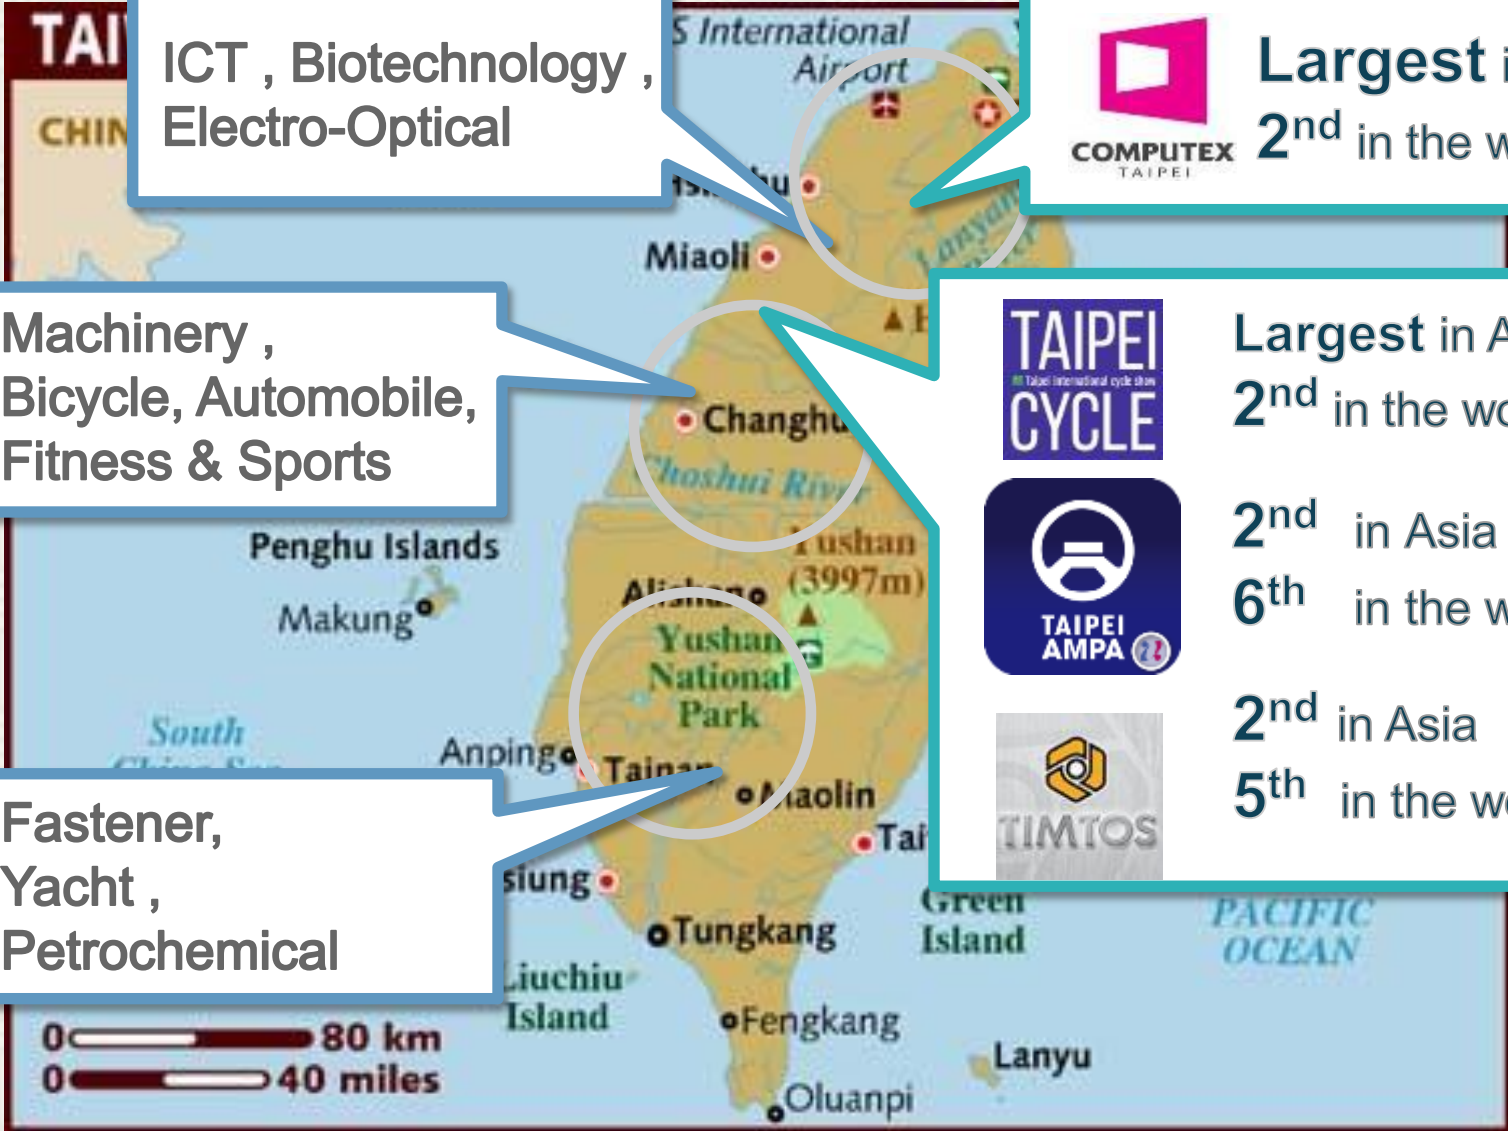

Industry-oriented Exhibition (Export-oriented)

ICT , Biotechnology ,
Electro-Optical

Largest in Asia
2nd in the world

Machinery ,
Bicycle, Automobile,
Fitness & Sports

Largest in Asia
2nd in the world

2nd in Asia
6th in the world

2nd in Asia
5th in the world

Fastener,
Yacht ,
Petrochemical

0 — 80 km
0 — 40 miles